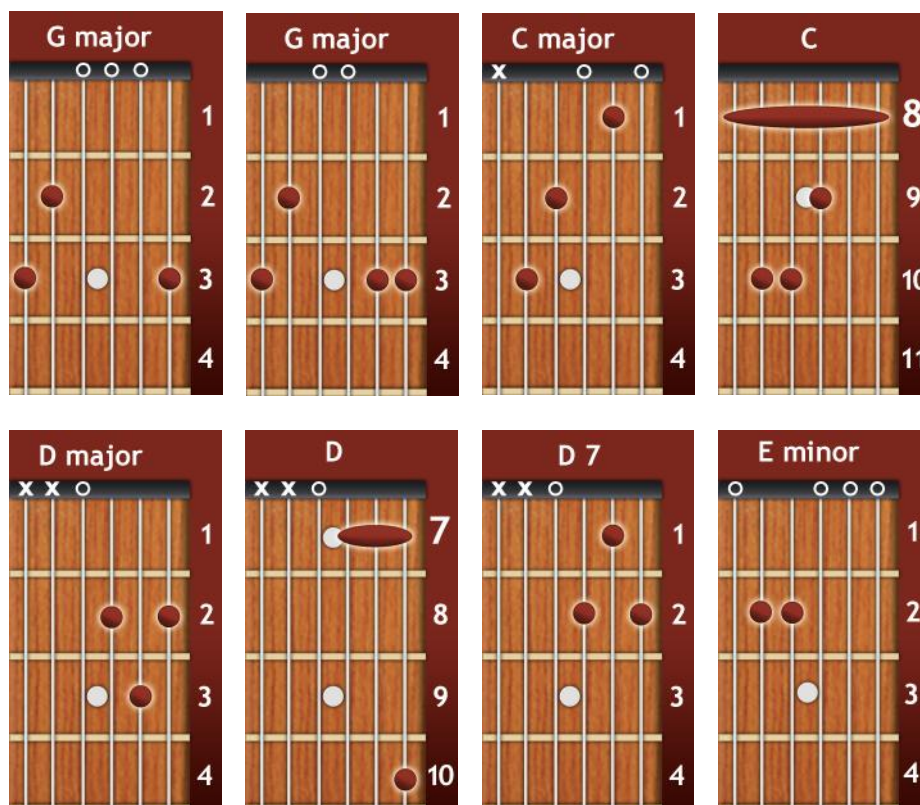

Good King Wenceslas Guitar Tabs and Chords

Merry Christmas, I hope you enjoyed the video lesson, and are looking forward to perfecting it. It's fairly straight forward once you get the chords progression under your fingers, but be patient with yourself, you know, practice makes perfect.

We're learning this one in the key of G, and you'll want to set the tonality for carolers by playing the last 4 measures of the melody before they start singing.

If you missed the video guitar lesson, make sure you watch it here

<http://www.theguitarlesson.com/premium-guitar-lessons/acoustic-guitar/good-king-wenceslas-guitar-lesson-christmas-carol>

Chords

Picking Patterns

E — a — a
 B — m — m
 G — i — i
 D —
 A — p —
 E — p —

G minor

D

a = ring finger
 m = middle finger
 i = index finger
 p = thumb

Chord Progression (Rhythm Guitar)

G — **E** — **C** — **D** — **G**
 minor

4 beats 4 beats 2 beats 2 beats 4 beats

Tabs (Melody)

The image displays three systems of guitar tabs for the melody of 'Good King Wenceslas'. Each system consists of six staves representing the strings E, B, G, D, A, and E from top to bottom. The first system shows the first four measures of the melody. The second system shows the next four measures, including a trill on the B string in the second measure. The third system shows the final four measures, ending with a large red 'G' on the D string in the fourth measure.